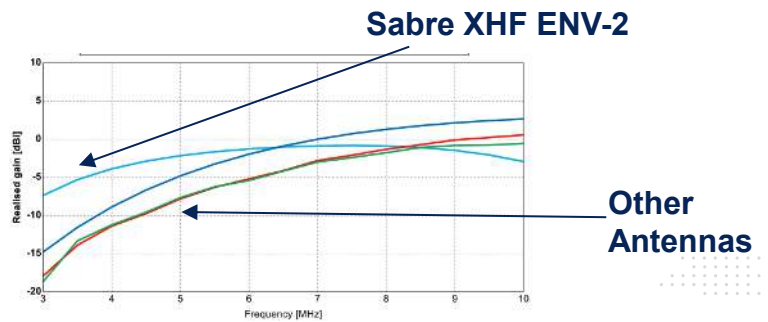

Wideband HF... Large instantaneous bandwidths supports advanced waveforms and enables wideband operations – no external tuner required!

Contact Sabre Systems for more information...

www.sabresystems.com

Jon VandeMark
VP Business Development
jvandemark@sabresystems.com
570.721.3487