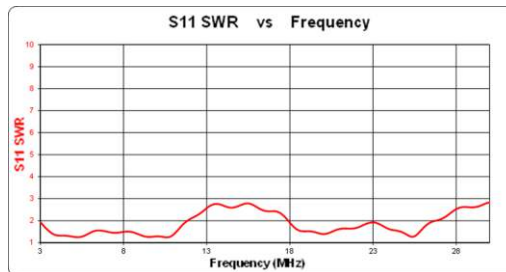

Significantly better VSWR in NVIS bands

5-10 dB better gain in NVIS bands