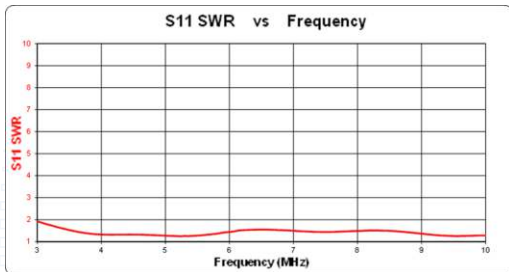

Significantly better VSWR in NVIS bands

5-10 dB better gain in NVIS bands